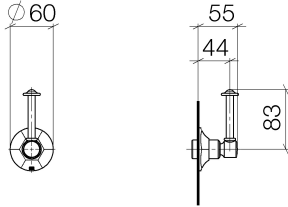

ST 060 401 0371

- rosette Ø 60 mm
- head part with cut-to-length spindle and sleeve

Individual components of this set

You need the following components for this set

1x 11 170 370-06

1x 36 608 371-06

MADISON Wall valve clockwise closing 3/4" - Brushed Platinum

# MADISON Wall valve clockwise closing 3/4" - Brushed Platinum

---

MADISON

ST 060 401 0371

MADISON Wall valve clockwise closing 3/4" - Brushed Platinum

MADISON

ST 060 401 0371

ST 060 401 0371

Certificates

IAPMO\_4976 (1). WRAS\_2010066.

**Spare parts list**

No.	Item Number	Name	Quantity used	Delivery time
1	90 90 03 127 00 90	top	1	2
2	09 23 10 125-00	nut	1	10
3	90 14 10 063 00 90	seal	1	2
4	09 27 37 102-06	rosette	1	10
5	09 30 30 069 90	screw	1	2
6	09 30 11 194 90	disc	1	2
7	09 18 30 007-06	sleeve	1	-
Spare part can no longer be ordered, please order the replacement item				
8	90 28 10 030 00 90	ring	1	2
9	09 12 12 064-06	base	1	-
Spare part can no longer be ordered, please order the replacement item				
10	90 14 15 021 00 90	ring	1	2
11	09 21 02 161-06	cover	1	10
12	09 20 37 101-06	handle	1	10
13	09 20 37 001-06	handle	1	10
14	09 28 22 013 90	pipe	1	2
15	11 170 370-06	MADISON Lever insert - Brushed Platinum	1	10
16	09 30 30 062-06	screw	1	10