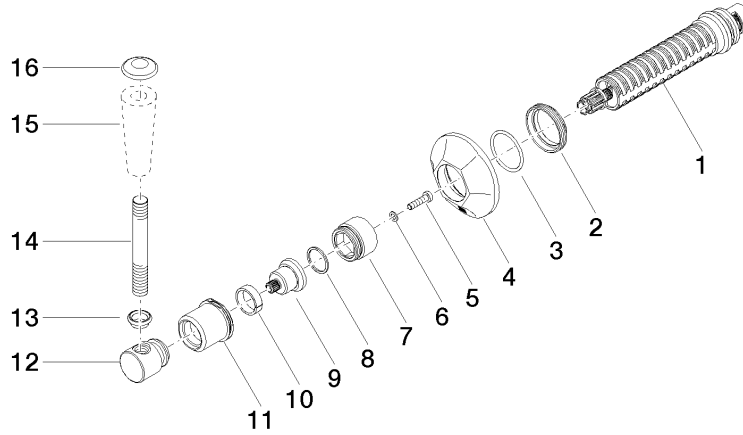

ST 060 401 0371

- rosette Ø 60 mm
- head part with cut-to-length spindle and sleeve

Individual components of this set

You need the following components for this set

1x 11 170 370-06

1x 36 608 371-06

MADISON Wall valve clockwise closing 3/4" - Brushed Platinum

ST 060 401 0371

ST 060 401 0371

Parts for other  
finishes can be found  
here: [Chrome](#)

MADISON Wall valve clockwise closing 3/4" - Brushed Platinum

MADISON

ST 060 401 0371

# MADISON Wall valve clockwise closing 3/4" - Brushed Platinum

---

MADISON

ST 060 401 0371

MADISON Wall valve clockwise closing 3/4" - Brushed Platinum

MADISON

ST 060 401 0371

ST 060 401 0371

Certificates

IAPMO\_4976 (1). WRAS\_2010066.

**Spare parts list**

No.	Item Number	Name	Quantity used	Delivery time
1	90 90 03 127 00 90	top	1	2
2	09 23 10 125-00	nut	1	10
3	90 14 10 063 00 90	seal	1	2
4	09 27 37 102-06	rosette	1	10
5	09 30 30 069 90	screw	1	2
6	09 30 11 194 90	disc	1	2
7	09 18 30 007-06	sleeve	1	-
Spare part can no longer be ordered, please order the replacement item				
8	90 28 10 030 00 90	ring	1	2
9	09 12 12 064-06	base	1	-
Spare part can no longer be ordered, please order the replacement item				
10	90 14 15 021 00 90	ring	1	2
11	09 21 02 161-06	cover	1	10
12	09 20 37 101-06	handle	1	10
13	09 20 37 001-06	handle	1	10
14	09 28 22 013 90	pipe	1	2
15	11 170 370-06	MADISON Lever insert - Brushed Platinum	1	10
16	09 30 30 062-06	screw	1	10